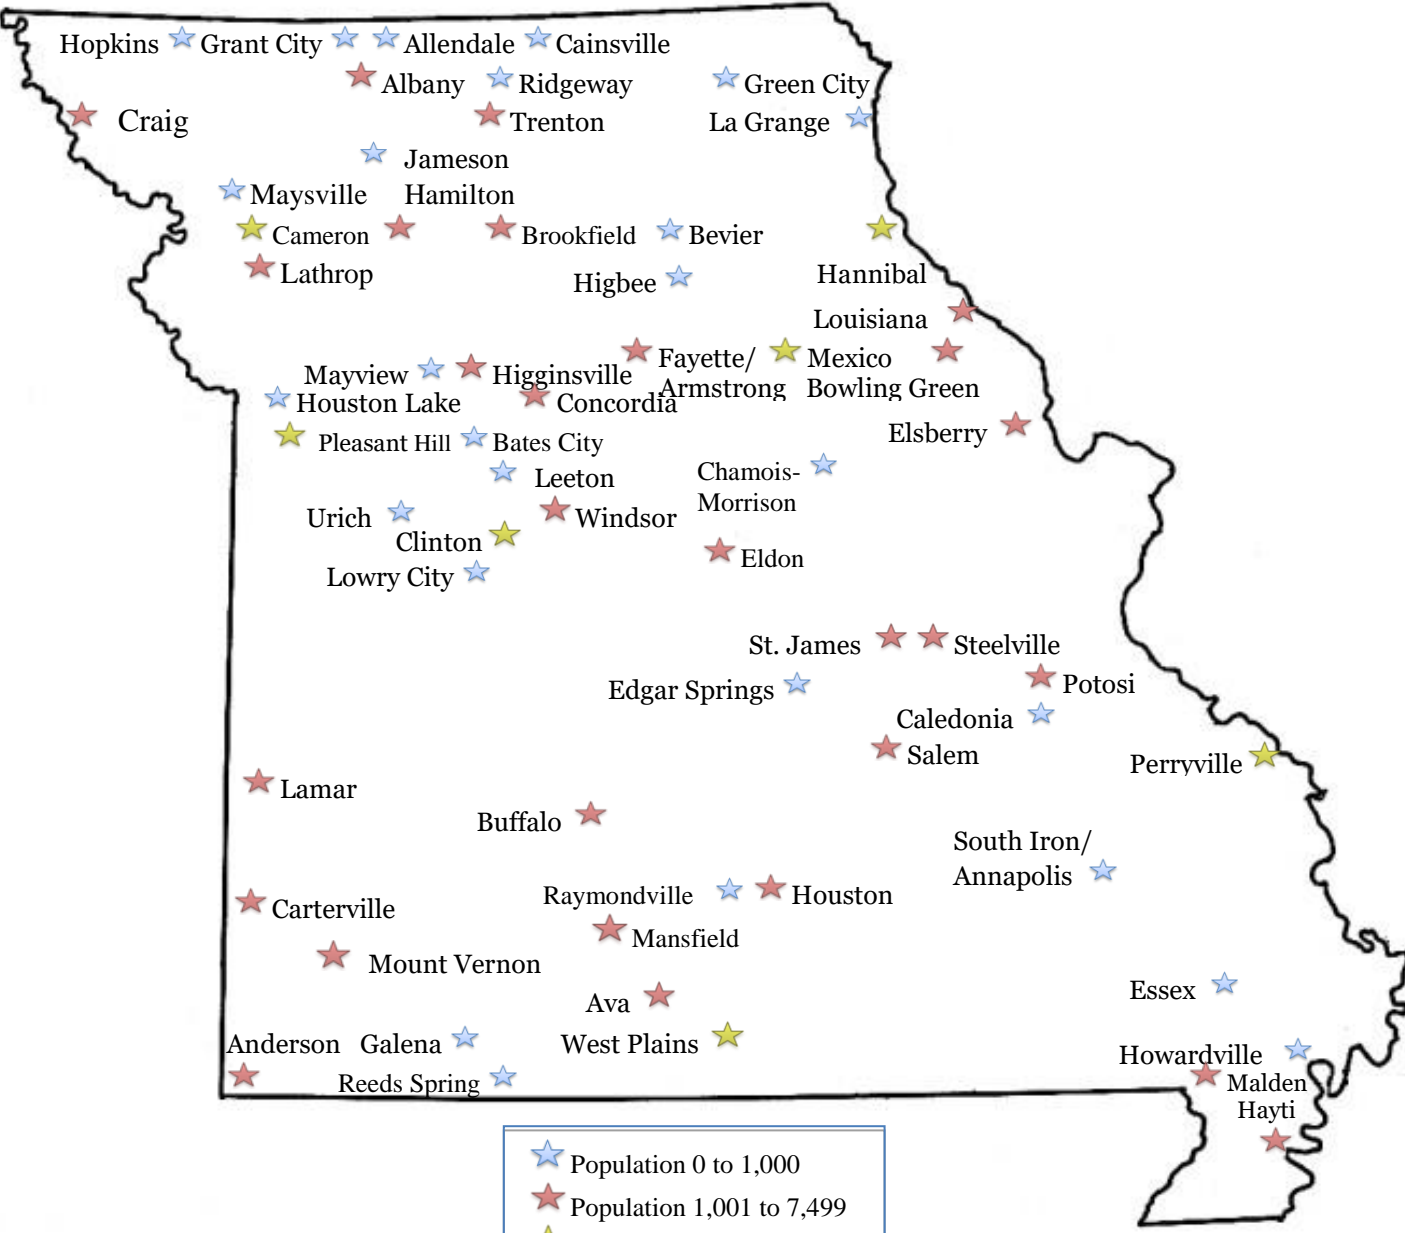

MCB Communities

- Albany
- Allendale
- Anderson
- Annapolis/South Iron
- Ava
- Bates City
- Bevier
- Bowling Green
- Brookfield
- Buffalo
- Cameron
- Cainsville
- Caledonia
- Carterville
- Chamois-Morrison
- Clinton
- Concordia
- Craig
- Edgar Springs
- Eldon
- Elsberry
- Essex
- Fayette/Armstrong
- Galena
- Grant City
- Green City
- Hamilton
- Hannibal
- Hayti
- Higbee
- Higginsville
- Hopkins
- Howardville
- Houston
- Houston Lake
- Jameson
- La Grange
- Lamar
- Lathrop
- Leeton
- Louisiana
- Lowry City
- Malden
- Mansfield
- Maysville
- Mayview
- Mexico
- Mount Vernon
- Perryville
- Pleasant Hill
- Potosi
- Raymondville
- Reeds Spring
- Ridgeway
- Salem
- St. James
- Steelville
- Trenton
- Urich
- West Plains
- Windsor